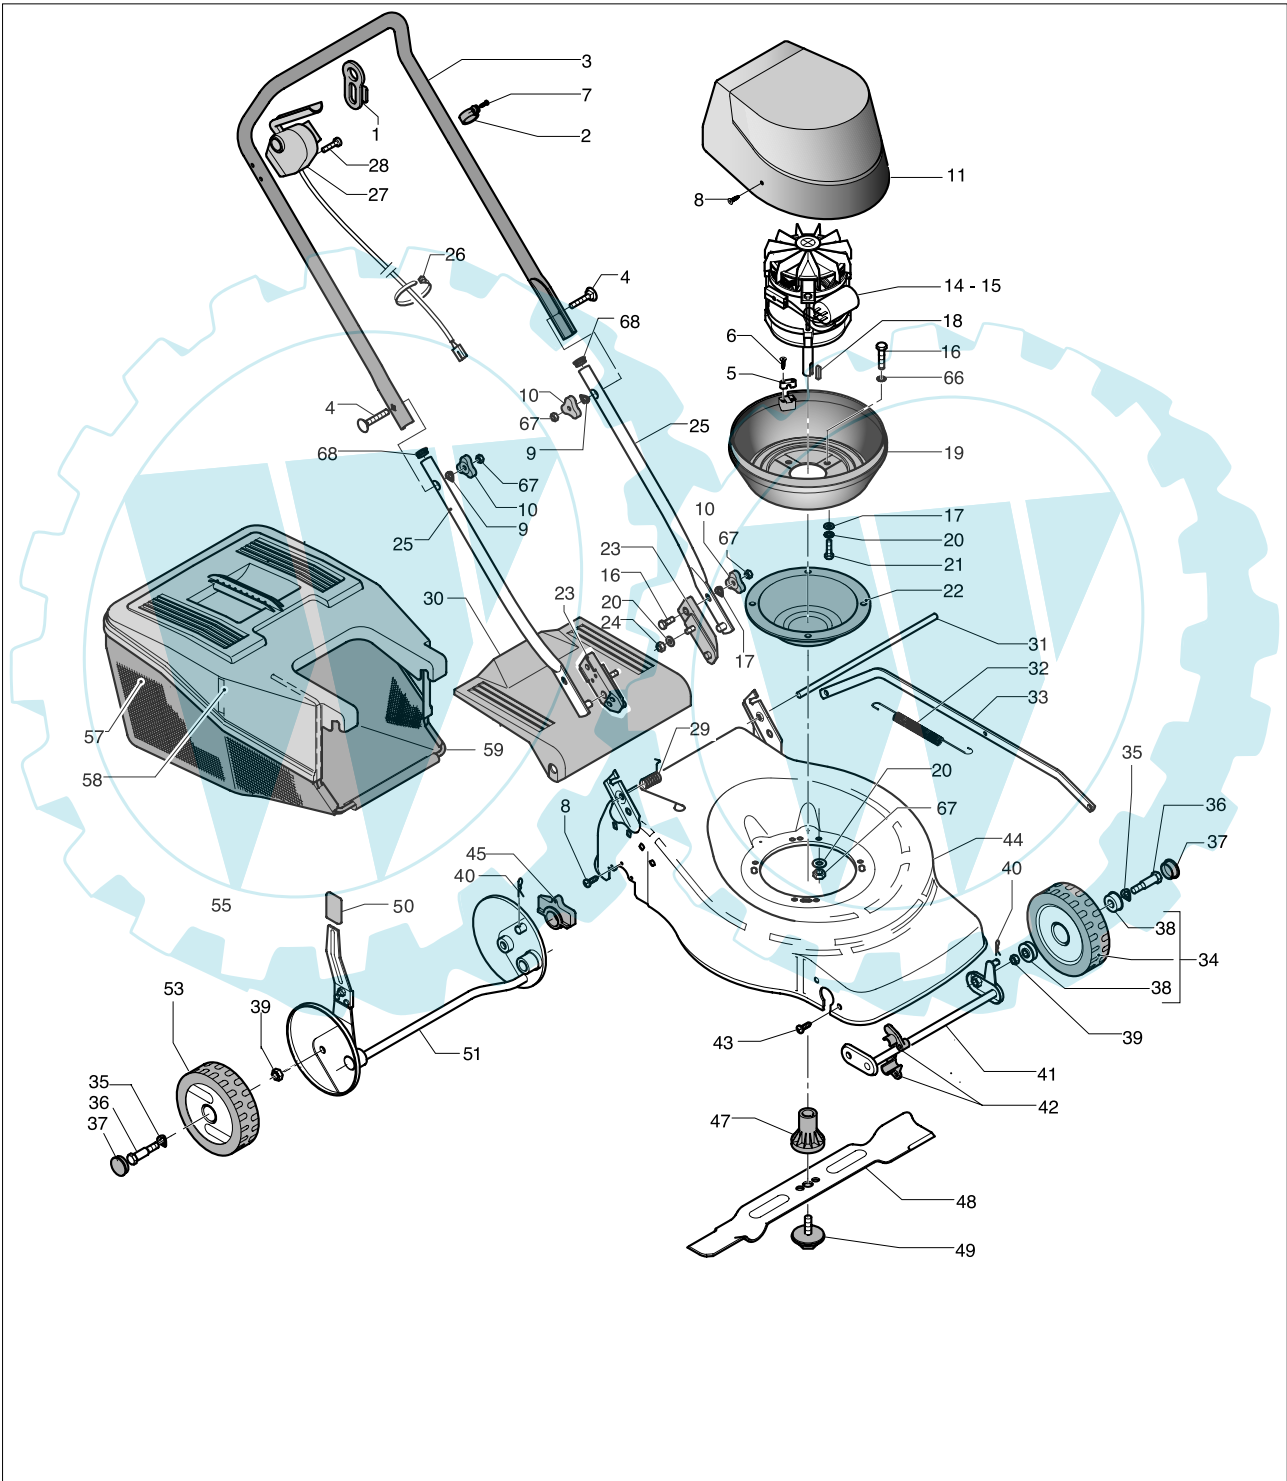

brand	PARTNER

date	DEC/04	SHEET 1/2

Model

P 1746 E

Product number

953876527